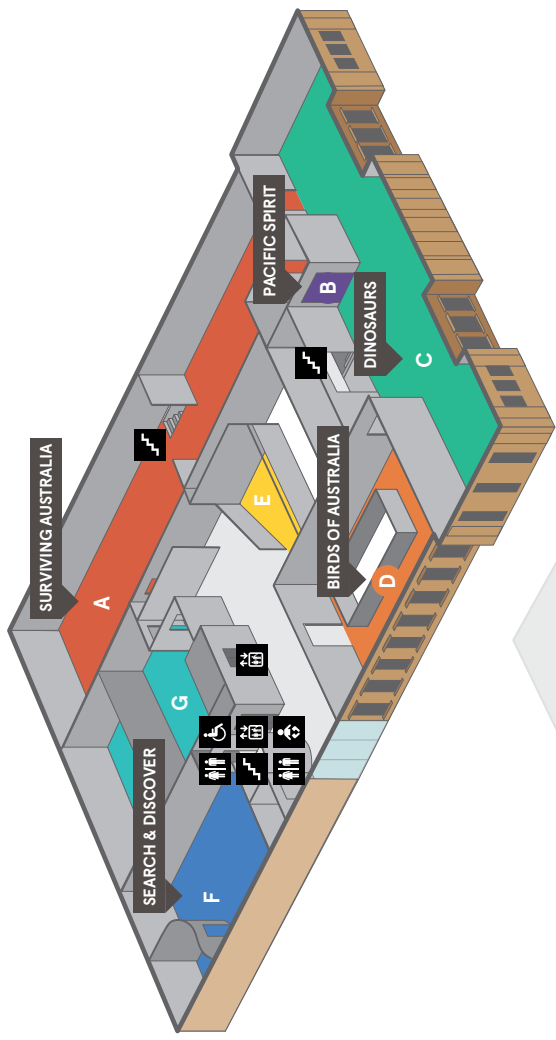

4

No. 1 William

Enjoy food with a view.
Take the lift or stairs to Level 4.

- Accessible
- Admissions
- Cafe
- Information
- Lift
- Lockers
- Restaurant
- Parents Room
- Stairs
- Store
- Strollers
- Theatre
- Toilets

2

- A** Surviving Australia
- B** Pacific Spirit
- C** Dinosaurs
- D** Birds of Australia
- E** Kidspace
- F** Search & Discover
- G** Education Rooms

1

- A** 200 Treasures of the Australian Museum
- B** Capturing Nature
16 February – 21 July 2019

G

- A** First Australians Galleries
- B** Wild Planet
- C** 200 Treasures of the Australian Museum
- D** Atrium
- E** Museum Store
- F** Crystal Hall Entrance
- G** Museum Walk

LG

- A** Members Lounge / Business Entrance
- B** Garden Shed Cafe