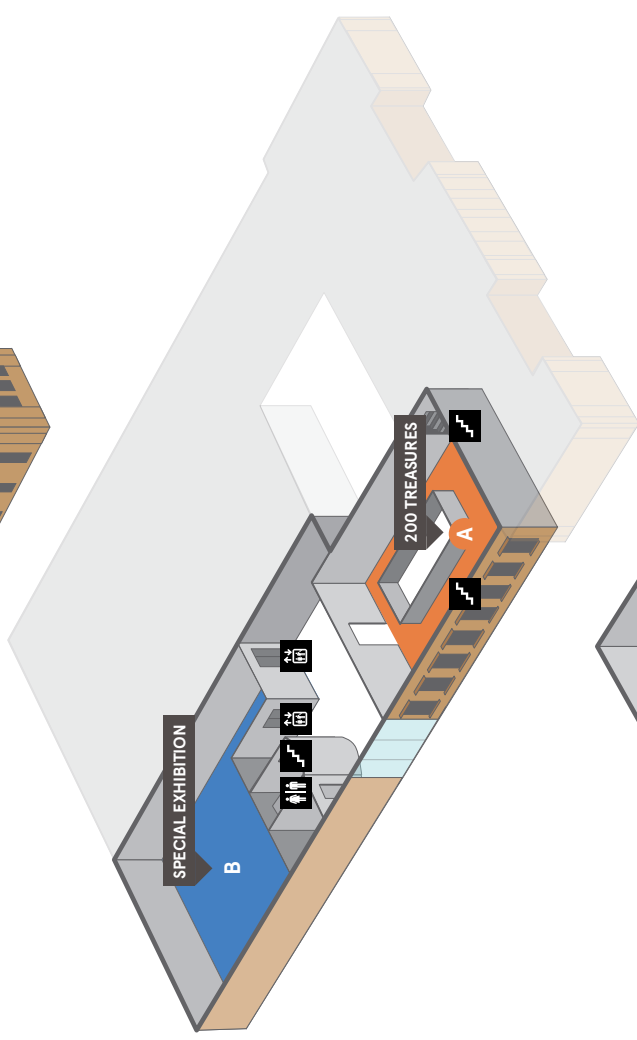

4

No. 1 William

Enjoy food with a view.
Take the lift or stairs to Level 4.

- Accessible
- Admissions
- Cafe
- Information
- Lift
- Lockers
- Restaurant
- Parents Room
- Stairs
- Store
- Strollers
- Theatre
- Toilets

2

- A** Surviving Australia
- B** Pacific Spirit
- C** Dinosaurs
- D** Birds of Australia
- E** Kidspace
- F** Search & Discover
- G** Education Rooms

1

- A** 200 Treasures of the Australian Museum
- B** Capturing Nature
16 February – 21 July 2019

G

- A** First Australians Galleries
- B** Wild Planet
- C** 200 Treasures of the Australian Museum
- D** Atrium
- E** Museum Store
- F** Crystal Hall Entrance
- G** Museum Walk

LG

- A** Members Lounge / Business Entrance
- B** Garden Shed Cafe