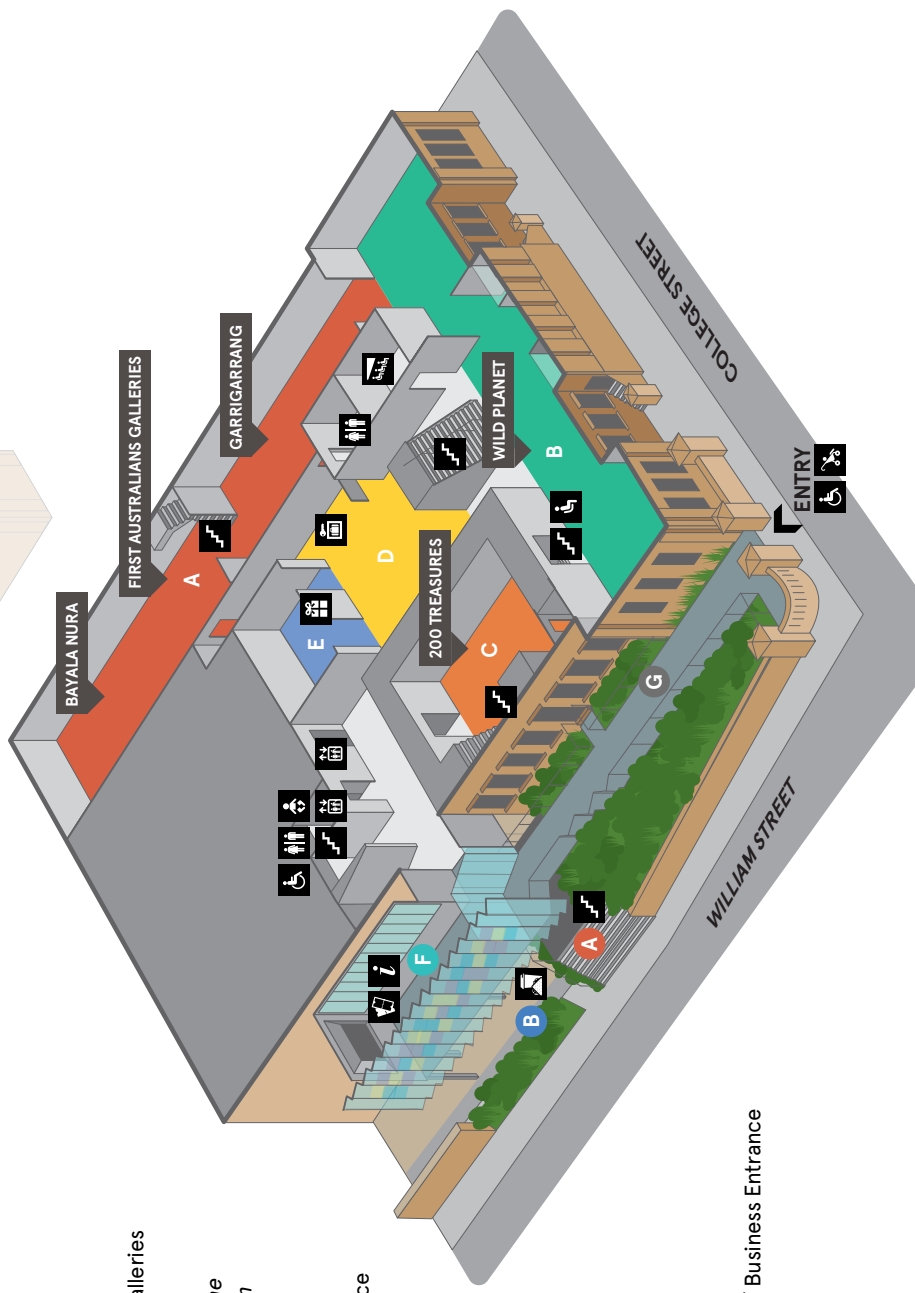

4

No. 1 William

Enjoy food with a view.
Take the lift or stairs to Level 4.

- Accessible
- Admissions
- Cafe
- Information
- Lift
- Lockers
- Restaurant
- Parents Room
- Stairs
- Store
- Strollers
- Theatre
- Toilets

2

- A** Surviving Australia
- B** Pacific Spirit
- C** Dinosaurs
- D** Birds of Australia
- E** Kidspace
- F** Search & Discover
- G** Education Rooms

1

- A** 200 Treasures of the Australian Museum
- B** Capturing Nature
16 February – 21 July 2019

G

- A** First Australians Galleries
- B** Wild Planet
- C** 200 Treasures of the Australian Museum
- D** Atrium
- E** Museum Store
- F** Crystal Hall Entrance
- G** Museum Walk

LG

- A** Members Lounge / Business Entrance
- B** Garden Shed Cafe