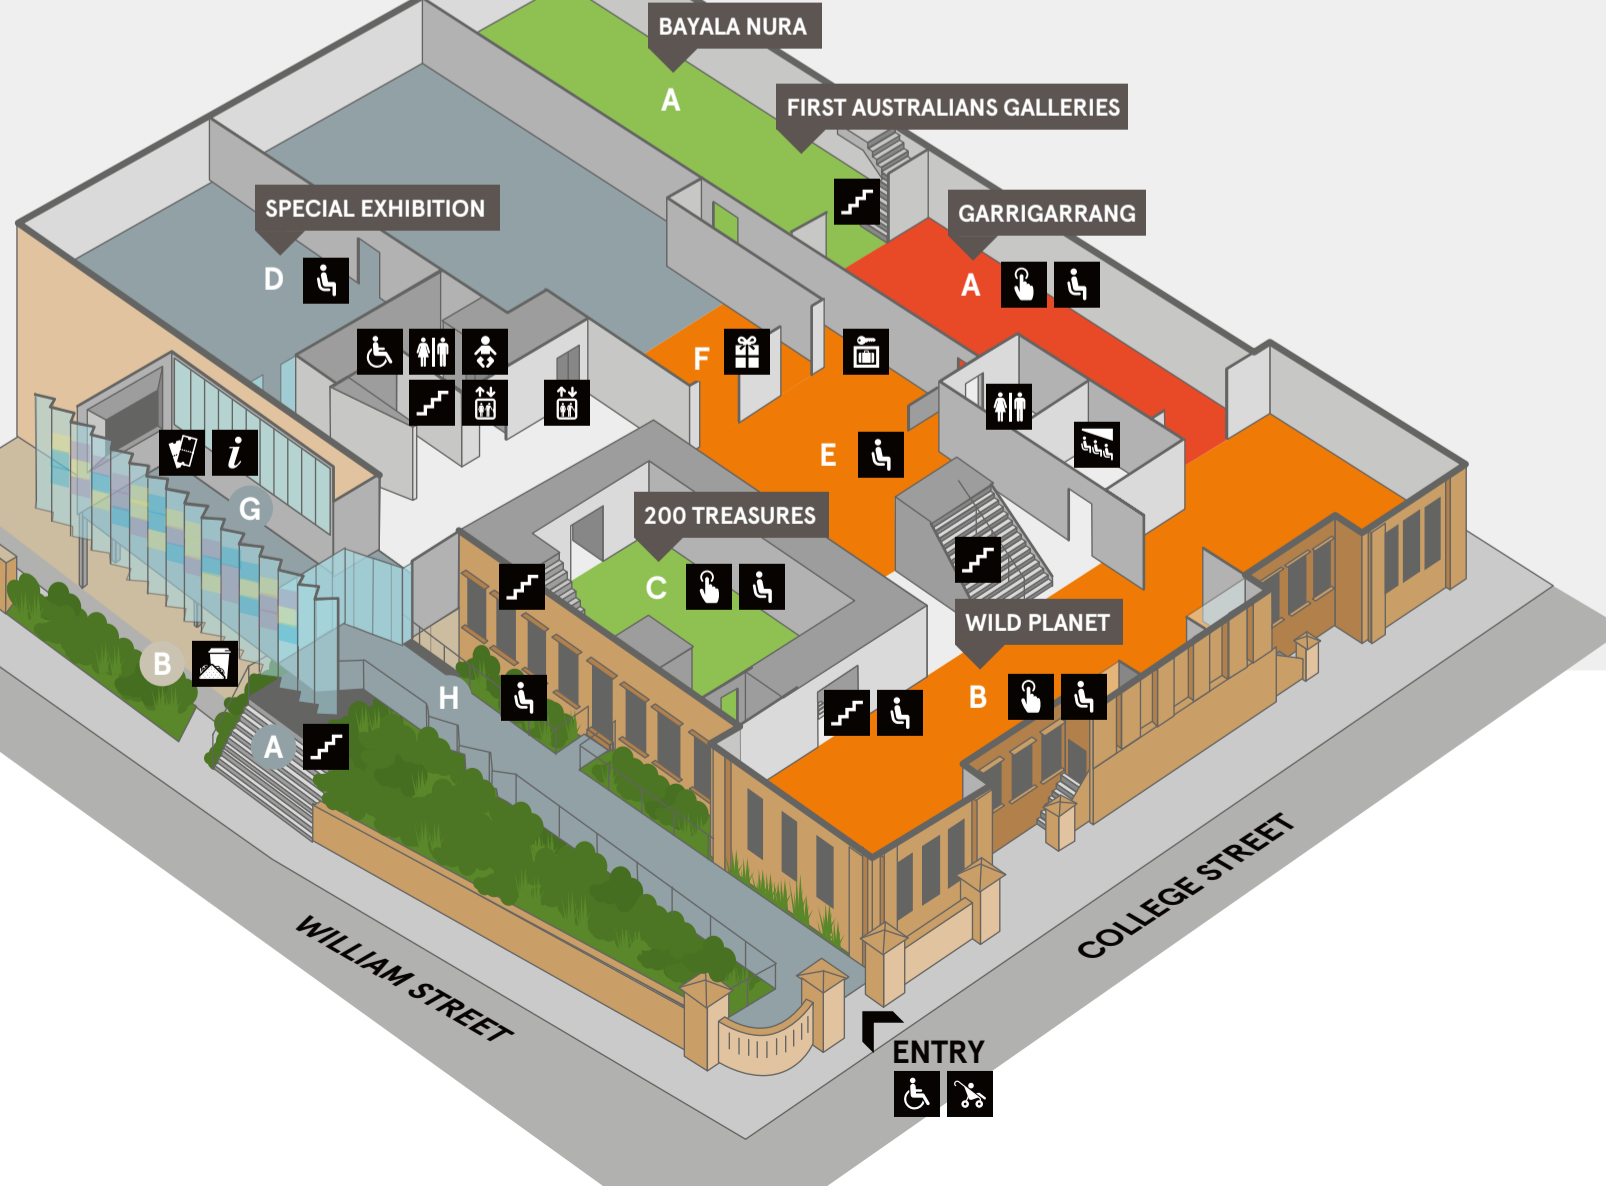

F Search & Discover

G Education Rooms

1

A 200 Treasures of the Australian Museum

C Special Exhibition

G

A First Australians Galleries

B Wild Planet

C 200 Treasures of the Australian Museum

D Special Exhibition

E Atrium

F Museum Store

G Crystal Hall Entrance

H Museum Walk

LG

A Members Lounge / Business Entry